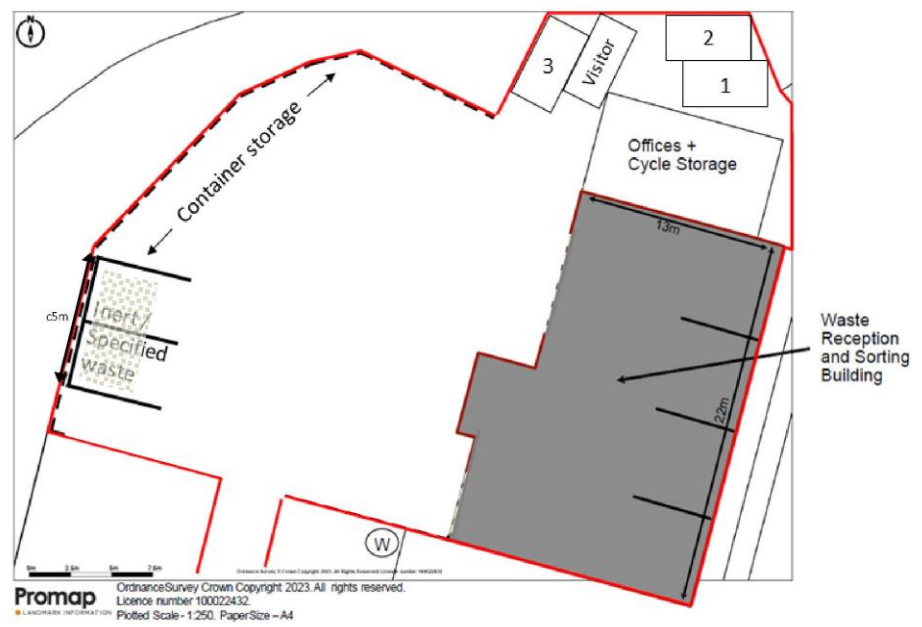

- Key:**
- Application Area
 - Reception Building Walls (Brick)
 - Kerbing
 - Concreted Area
 - W Mains Water
 - Soakaway

<p>Address: Unit 4, Ghyll Road Industrial Estate, Ghyll Road, Heathfield, East Sussex, TN21 8AW</p>	
<p>Details: Sussex Mini Skips Heathfield, Site Layout Plan (Planning)</p>	<p>Scale: 1:250</p>
<p>Date: 02.09.2024</p>	<p>Version: 0.5</p>