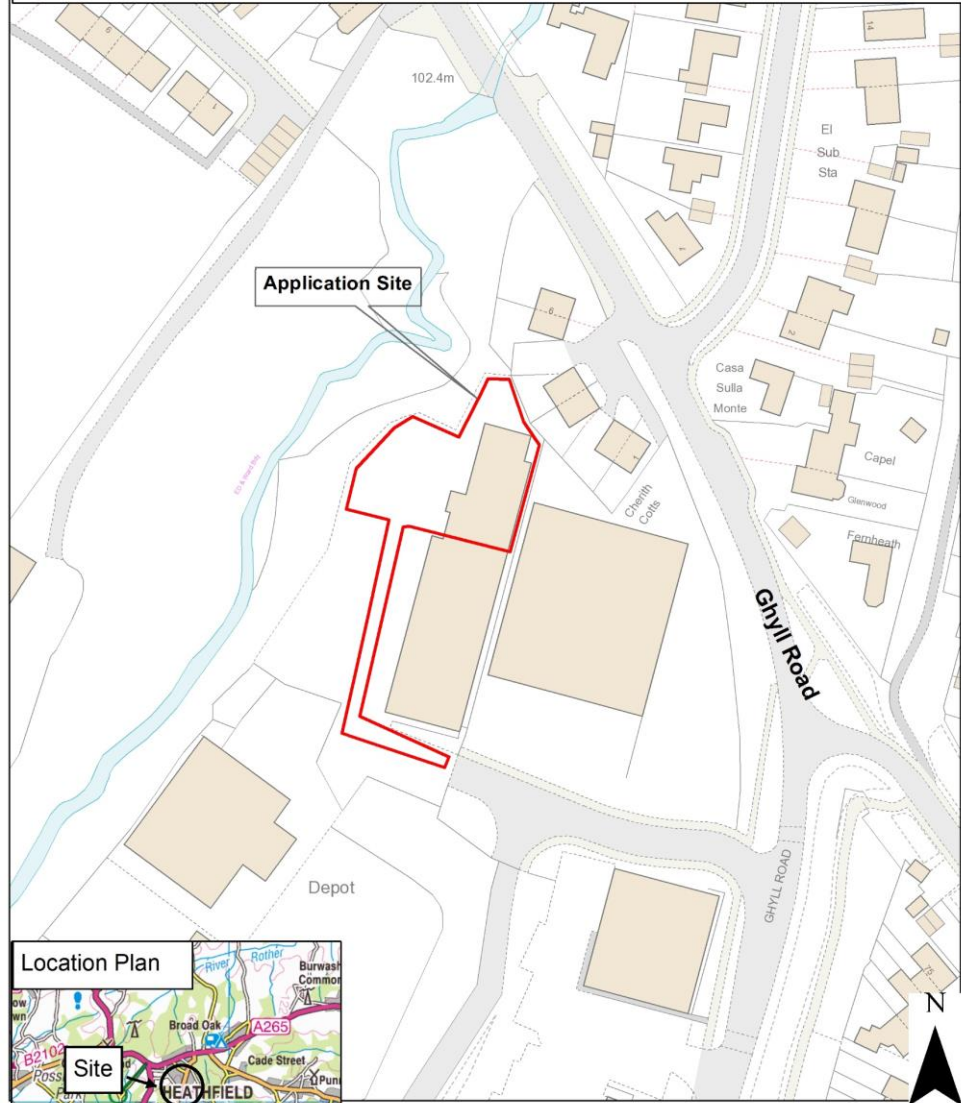

East Sussex County Council Planning Committee 18 September 2024

Page 1

Agenda Item 5

East Sussex
County Council

WD/888/CM – Unit 4 Ghyll Road Industrial Estate, Ghyll Road, Heathfield TN21 8AW

Page 2

Change of use of an industrial unit including external yard to a skip waste recycling facility and operating depot. The skip waste recycling operation will include skip hire, with deposit and manual sorting of waste for onward recycling.

WD/888/CM - Unit 4 Ghyll Road Industrial Estate, Ghyll Road, Heathfield TN21 8AW

Rupert Clubb BEng (Hons) CEng MICE, Director of Communities, Economy and Transport, East Sussex County Council

Reproduced from the Ordnance Survey mapping with the permission of the Controller of the Majesty's Stationery Office © Crown Copyright. Unauthorised reproduction in any form is prohibited. Crown copyright and may lead to prosecution or civil proceedings. East Sussex County Council

- Key:**
- Application Area
 - Reception Building Walls (Brick)
 - Kerbing
 - Concreted Area
 - W Mains Water
 - Soakaway

<p>Address: Unit 4, Ghyll Road Industrial Estate, Ghyll Road, Heathfield, East Sussex, TN21 8AW</p>	
<p>Details: Sussex Mini Skips Heathfield, Site Layout Plan (Planning)</p>	<p>Scale: 1:250</p>
<p>Date: 02.09.2024</p>	<p>Version: 0.5</p>

WD/888/CM – Unit 4 Ghyll Road Industrial Estate, Ghyll Road, Heathfield TN21 8AW

Page 14

Change of use of an industrial unit including external yard to a skip waste recycling facility and operating depot. The skip waste recycling operation will include skip hire, with deposit and manual sorting of waste for onward recycling.